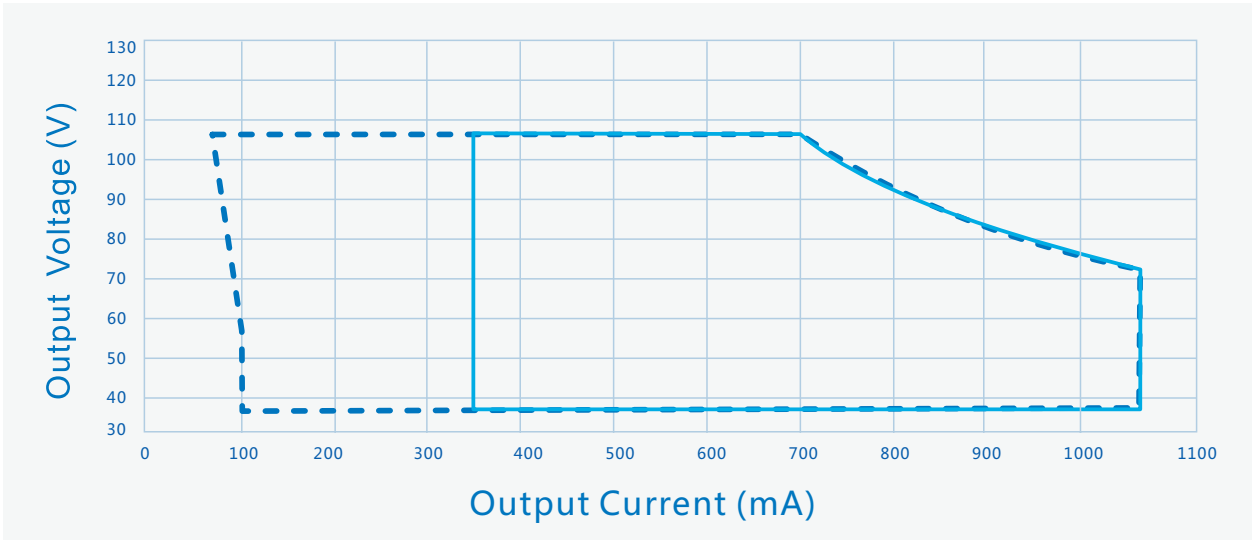

Vs. (/AOC)

----- Dimming Window   ————— AOC Window

Vs. (Vin=230Vac)